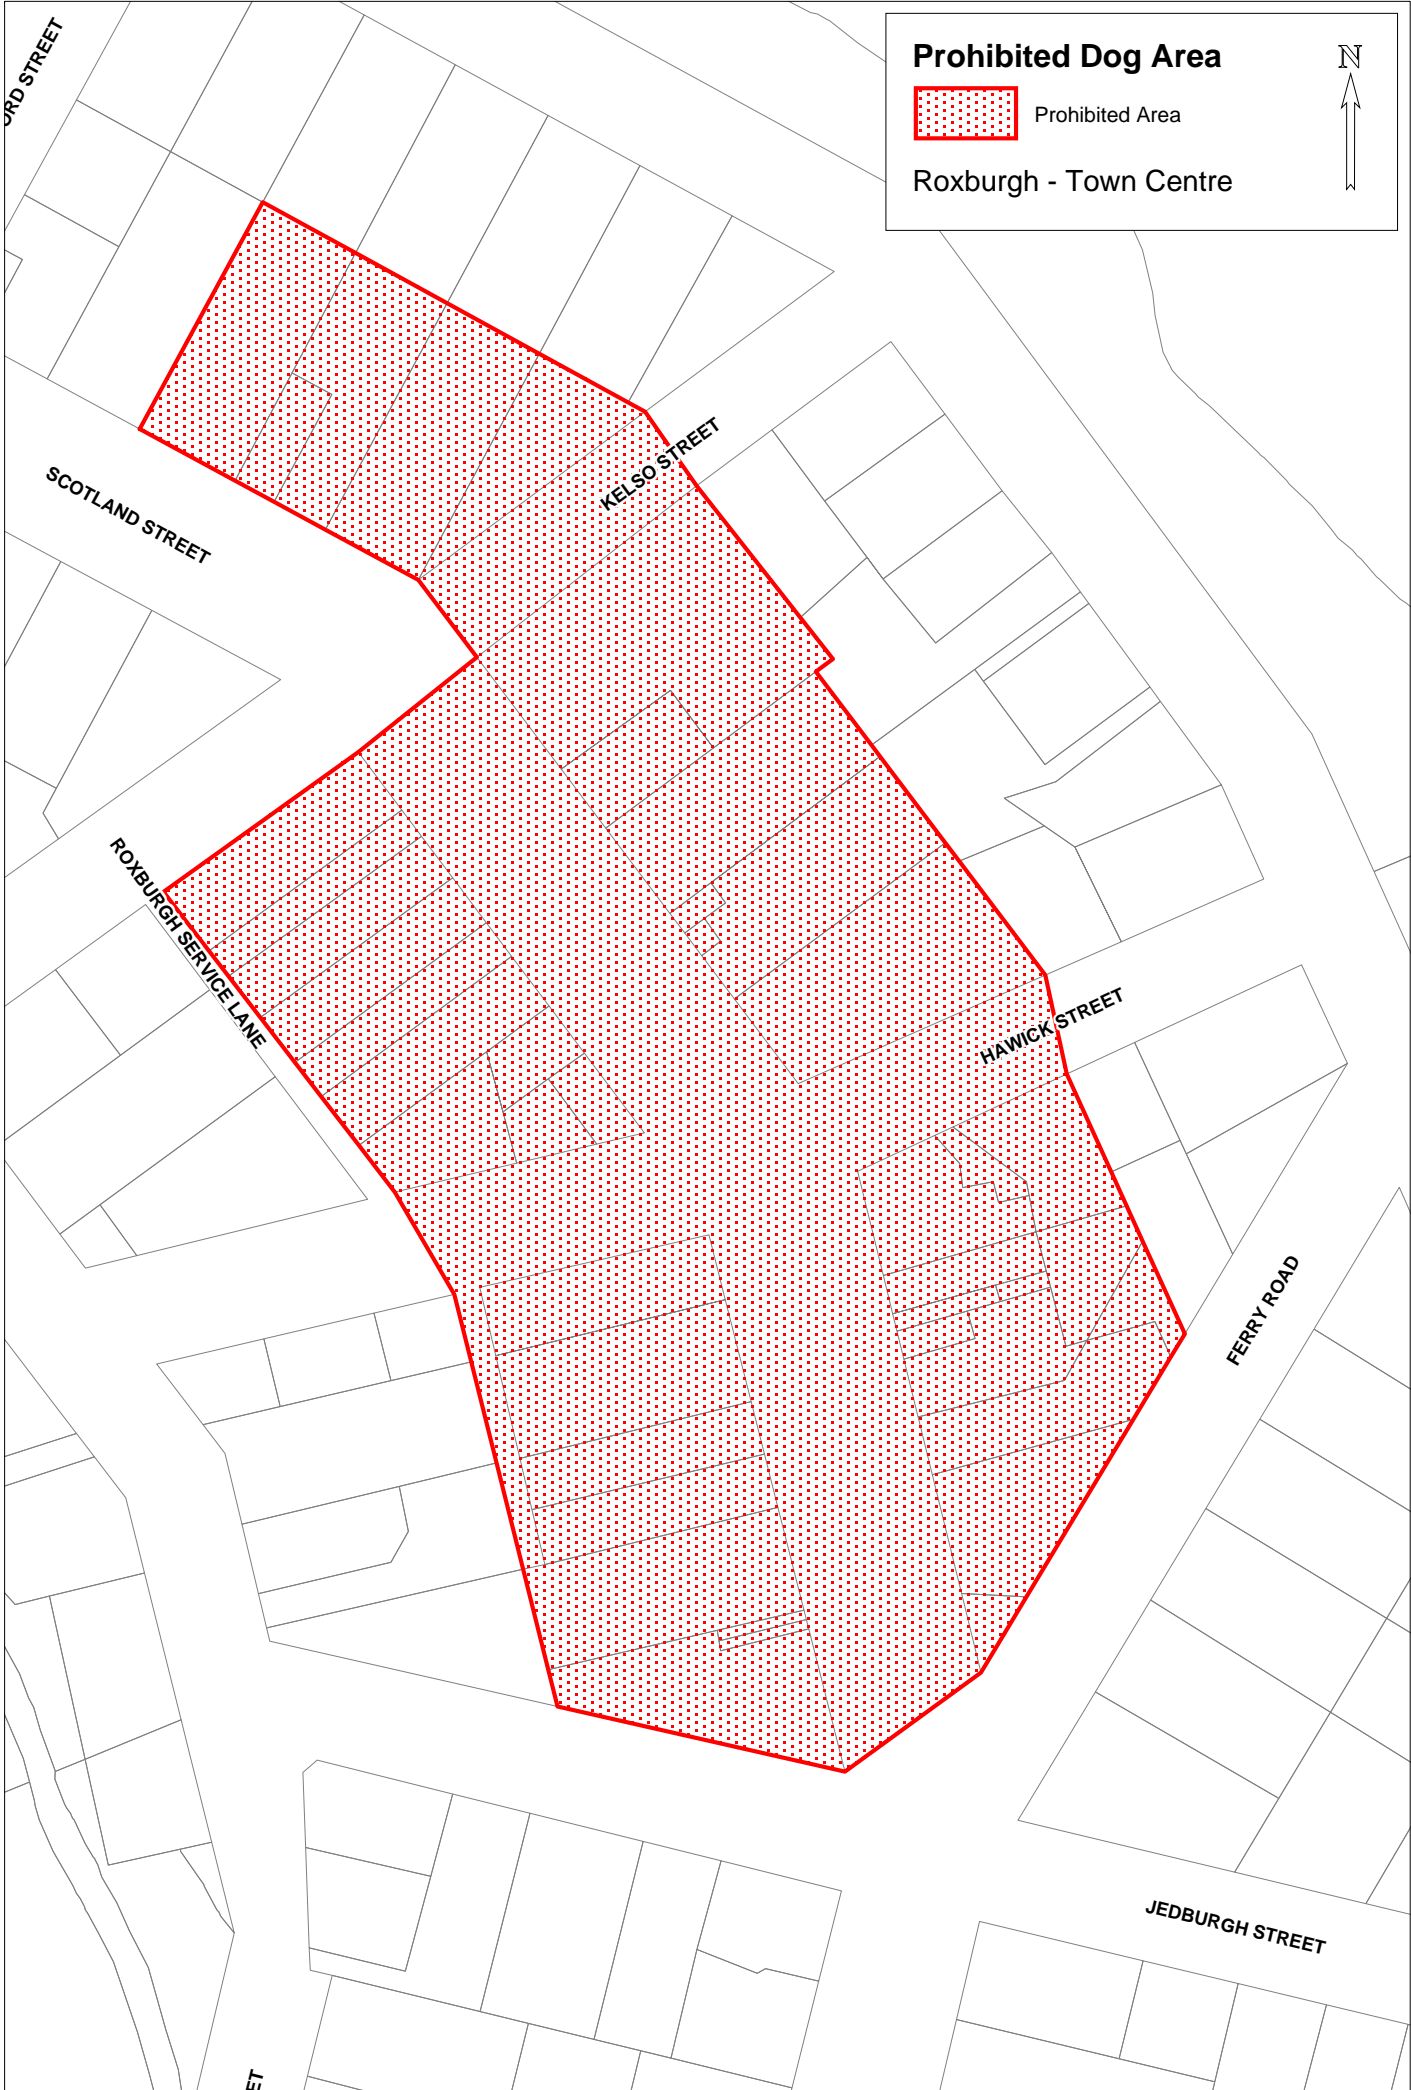

# Prohibited Dog Area

Prohibited Area

ALEXANDRA - Town Centre

**Prohibited Dog Area**

Prohibited Area

**CROMWELL - Town Centre**

SH 8B

MURRAY TERRACE

THE MALL

LODE LANE

WAENGA DRIVE

ORCHARD PLACE

BARRY AVENUE

NEPLUSULTRA STREET

**Prohibited Dog Area**

Prohibited Area

CROMWELL - Melmore Terrace

ERRIS STREET

MELMORE TERRACE

**Prohibited Dog Area**

Prohibited Area

Ranfurlly - Town Centre

CHARLEMONT STREET EAST

THOMAS STREET

PERY STREET

NORHLAND STREET

GRANVILLE PLACE