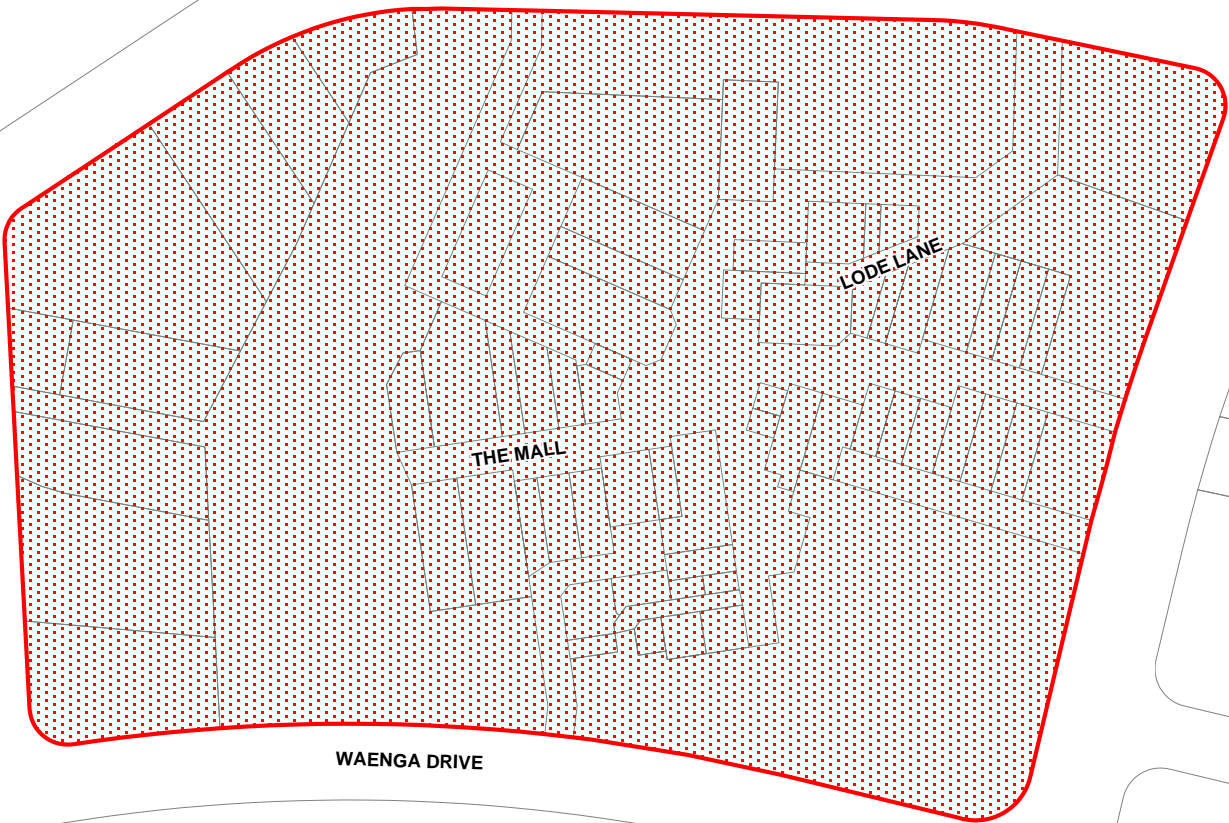

# Prohibited Dog Area

Prohibited Area

ALEXANDRA - Town Centre

**Prohibited Dog Area**

Prohibited Area

**CROMWELL - Town Centre**

SH 8B

MURRAY TERRACE

THE MALL

LODE LANE

WAENGA DRIVE

ORCHARD PLACE

BARRY AVENUE

NEPLUSULTRA STREET

**Prohibited Dog Area**

Prohibited Area

CROMWELL - Melmore Terrace

ERRIS STREET

MELMORE TERRACE

**Prohibited Dog Area**

Prohibited Area

Ranfurlly - Town Centre

CHARLEMONT STREET EAST

THOMAS STREET

PERY STREET

NORHLAND STREET

GRANVILLE PLACE