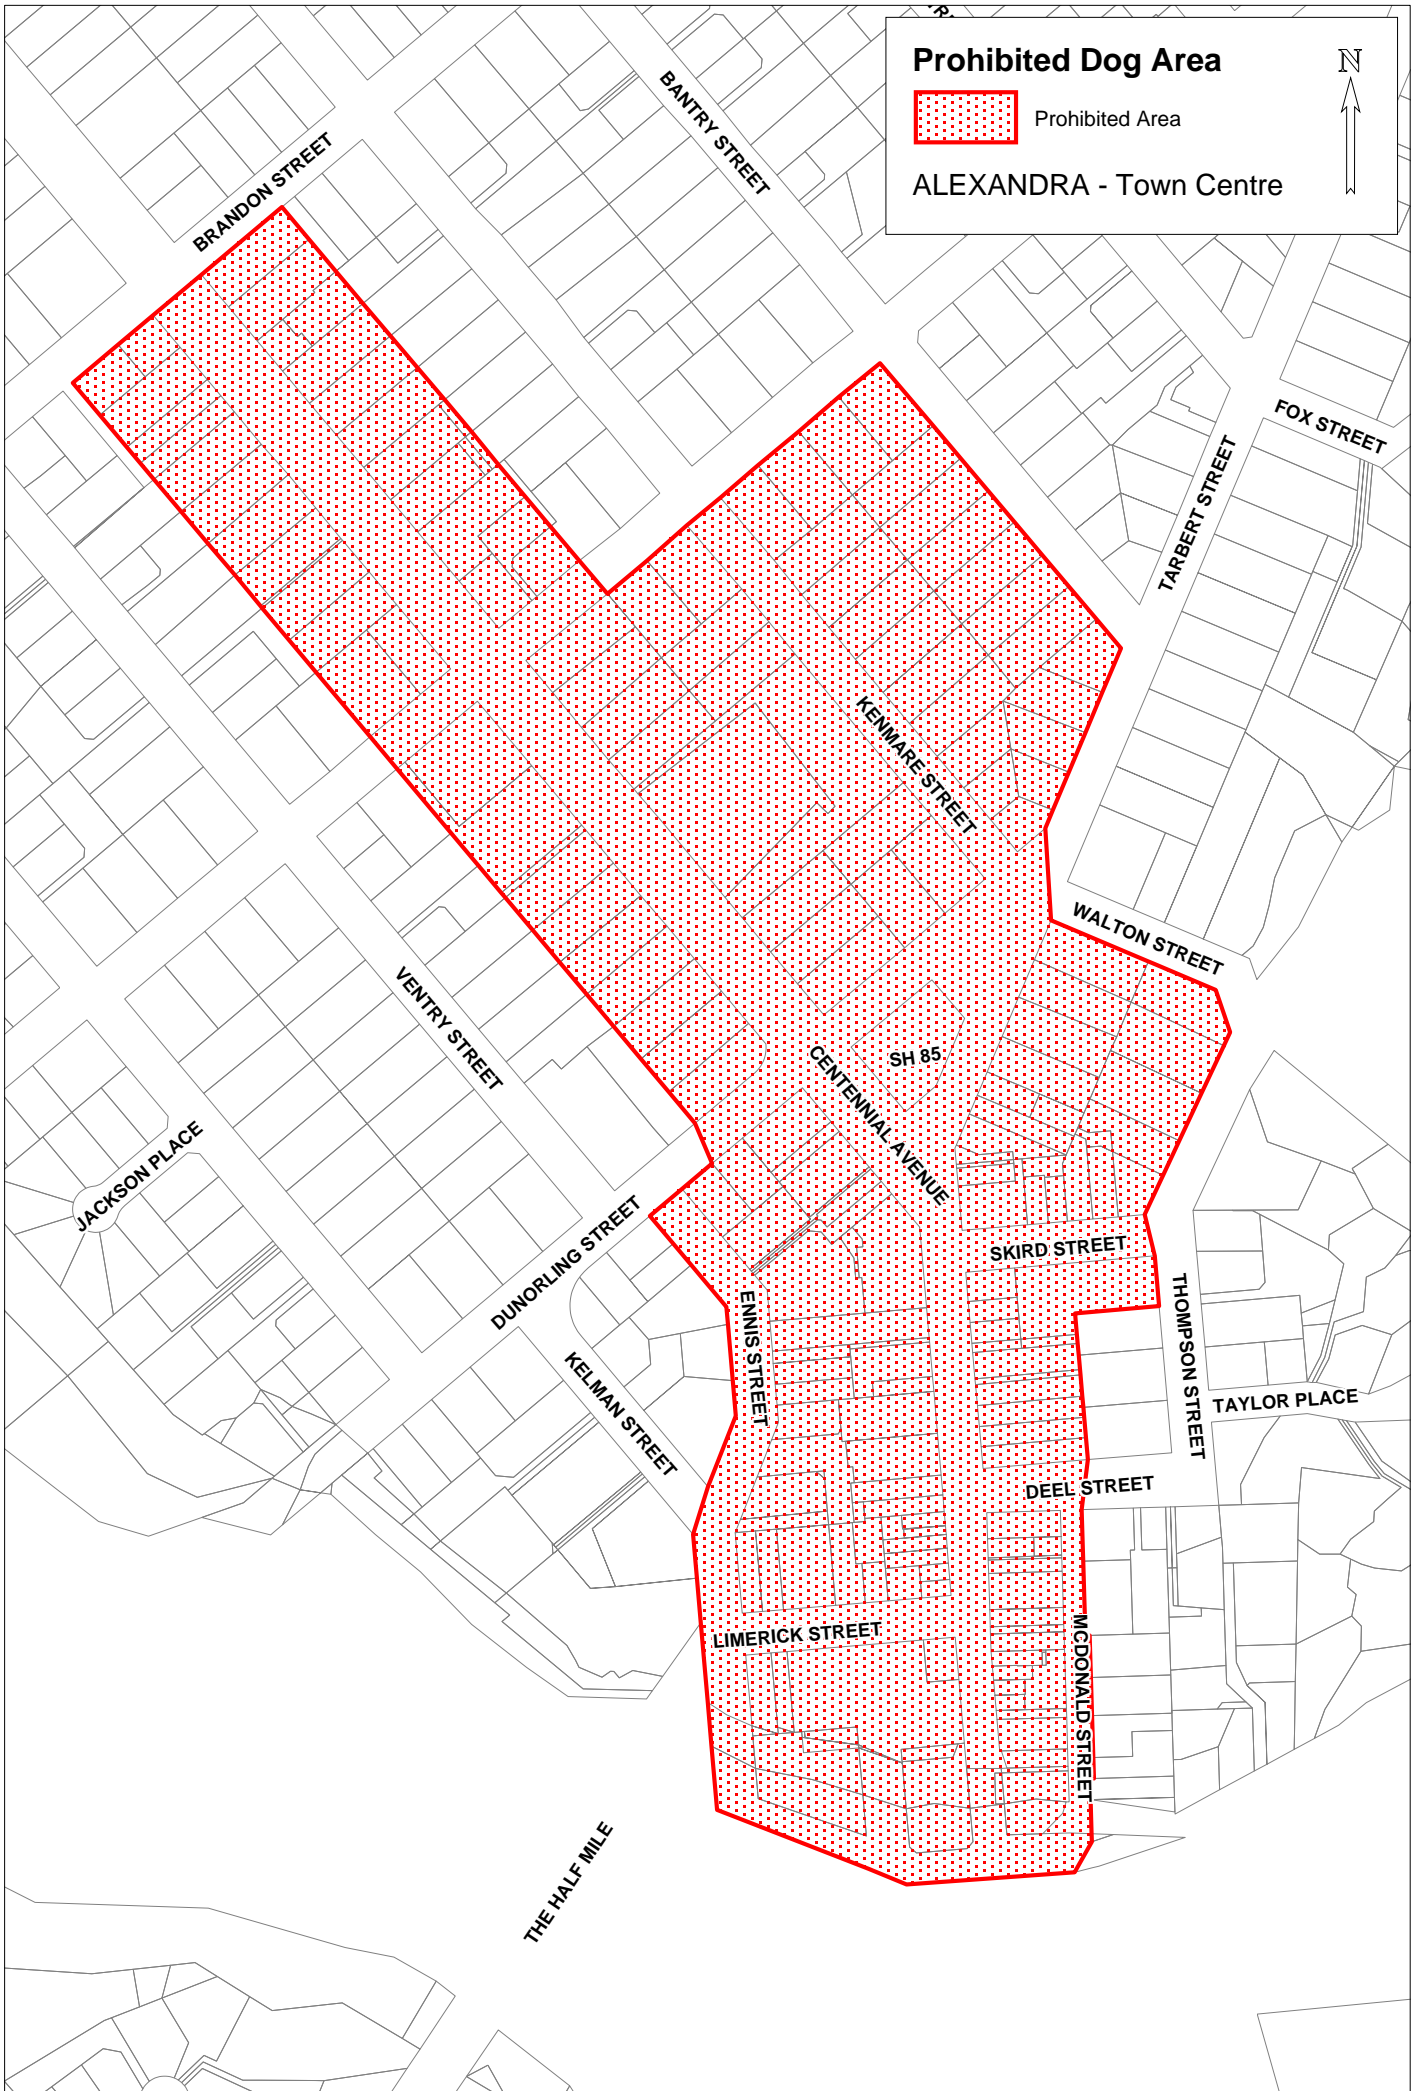

# Prohibited Dog Area

Prohibited Area

ALEXANDRA - Town Centre

**Prohibited Dog Area**

Prohibited Area

**CROMWELL - Town Centre**

SH 8B

MURRAY TERRACE

THE MALL

LODE LANE

WAENGA DRIVE

ORCHARD PLACE

BARRY AVENUE

NEPLUSULTRA STREET

**Prohibited Dog Area**

Prohibited Area

CROMWELL - Melmore Terrace

ERRIS STREET

MELMORE TERRACE

**Prohibited Dog Area**

Prohibited Area

Ranfurlly - Town Centre

CHARLEMONT STREET EAST

THOMAS STREET

PERY STREET

NORHLAND STREET

GRANVILLE PLACE