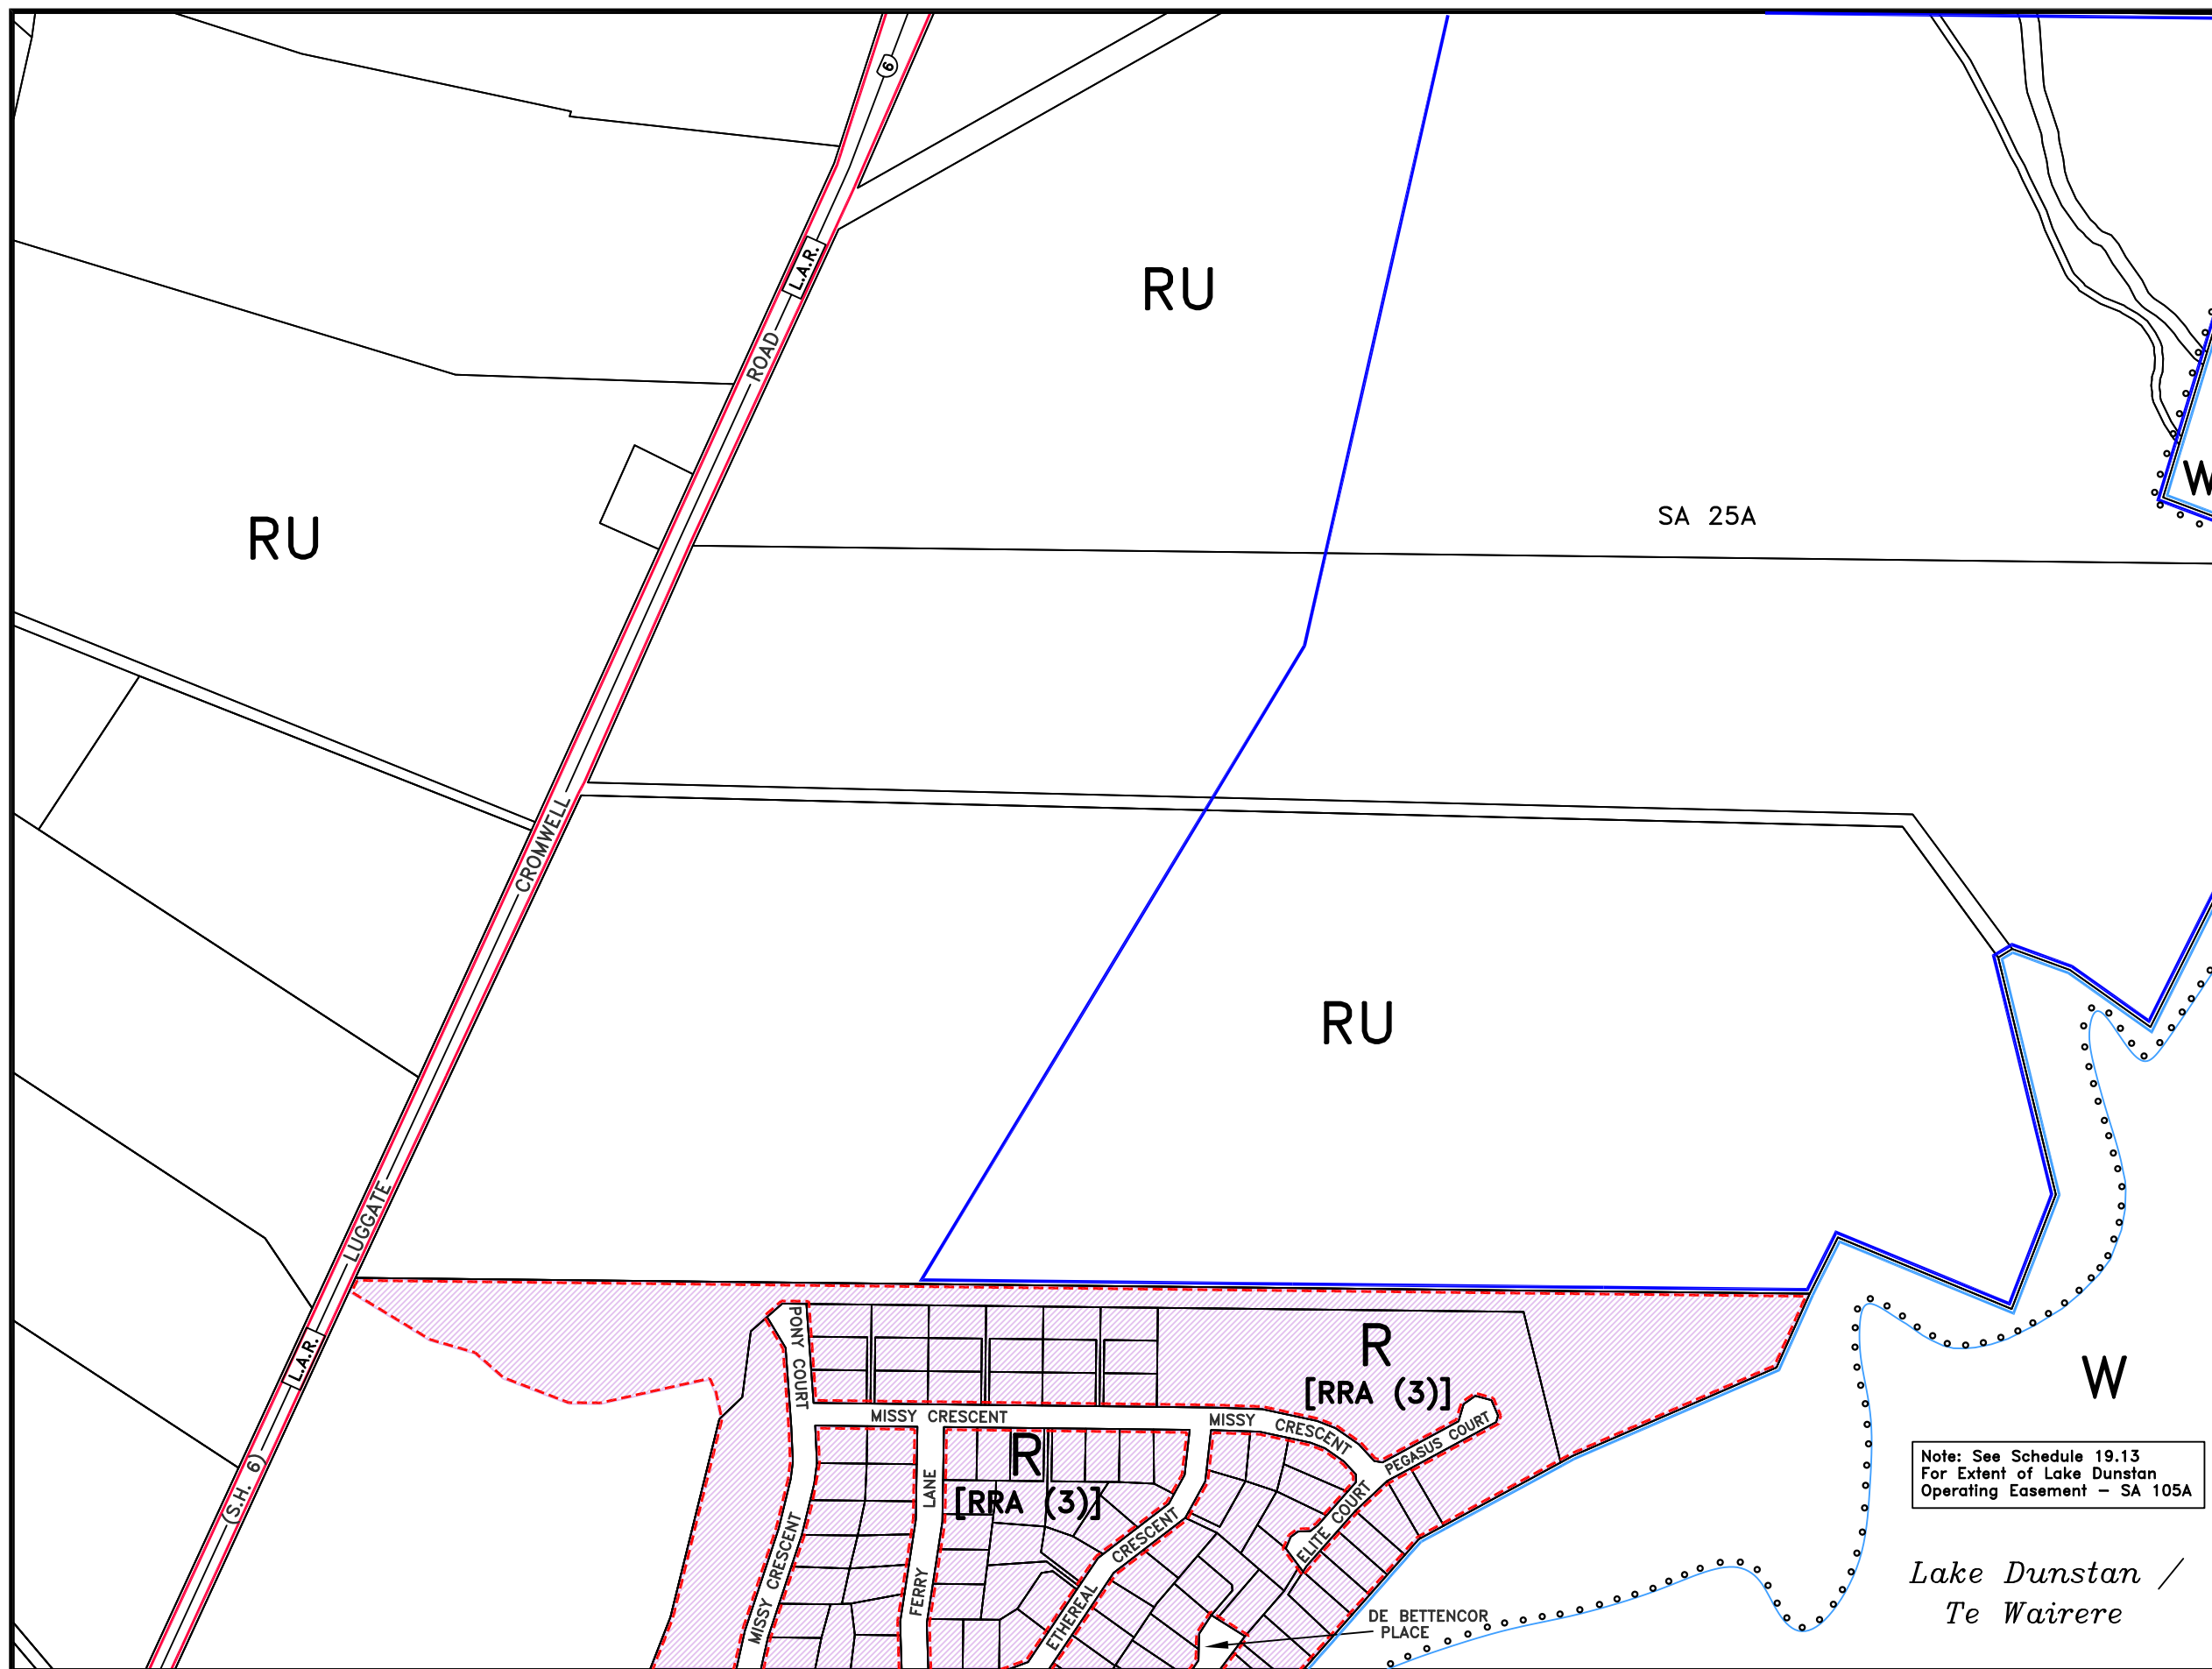

| | |
|------------------------|-----------------|
| LOCATION | ADJOINING MAPS |
| | 48 28 48 |
| CENTRAL OTAGO DISTRICT | 52 29 52 |

Scale 1: 5000
(at A3)

See LEGEND for key to map notations

Publicly Notified : 18 July 1998
Amended by Decisions : 1 July 2000
Operative Date : 1 April 2008

CENTRAL OTAGO DISTRICT PLAN

MAP 28

PISA MOORINGS
1 of 2

Note: See Schedule 19.13
For Extent of Lake Dunstan
Operating Easement - SA 105A

Lake Dunstan /
Te Wairere