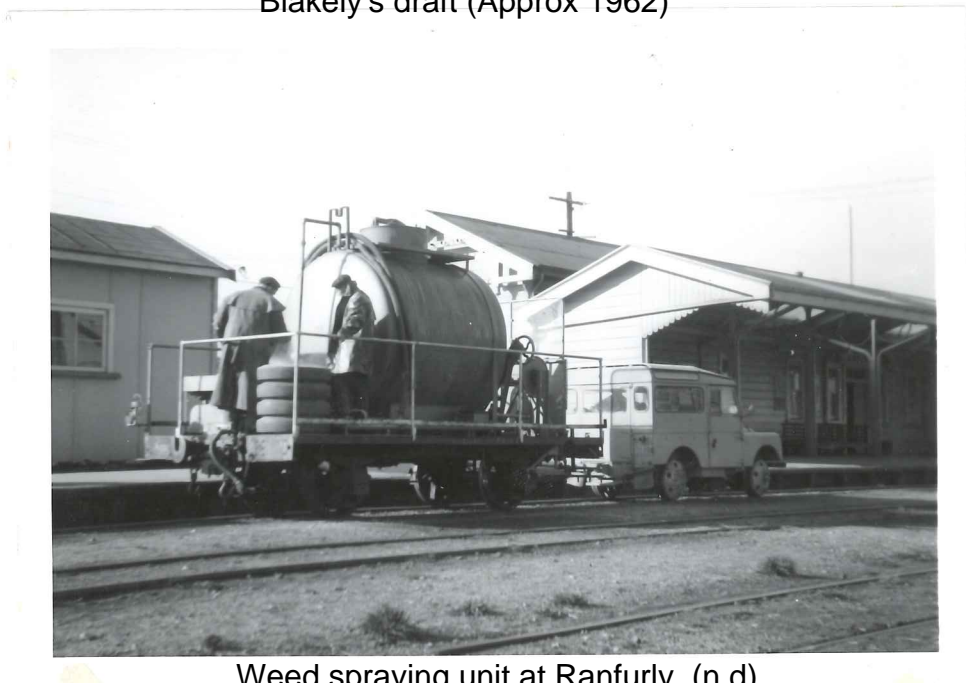

The following photos were donated to Maniototo County Council by Denis Todd.
The photos were originally sent to him by the Grocott family, 12/3/93.

Blakely Bros draft 4011 lambs. 49 J wagons. (Approx 1962)

4011 lambs in one draft. 49 wagons. Special train. (Approx 1962)

Ranfurlly, approxiamately 1963

Blakely's draft (Approx 1962)

Weed spraying unit at Ranfurlly. (n.d)

Blossom Festival Train

Blossom Festival Train