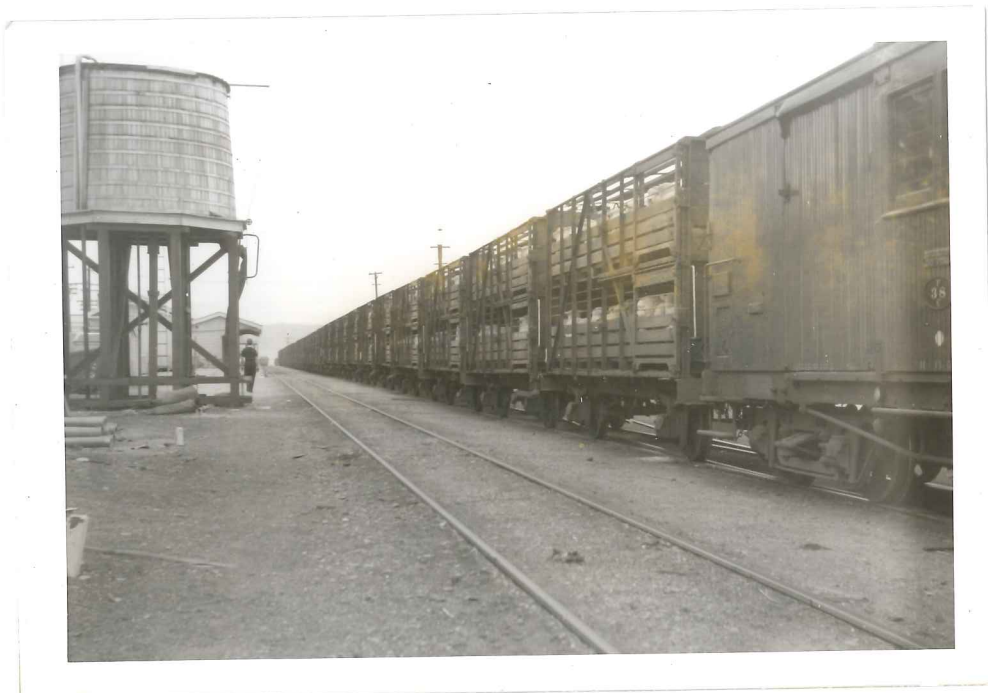

The following photos were donated to Maniototo County Council by Denis Todd.
The photos were originally sent to him by the Grocott family, 12/3/93.

Blakely Bros draft 4011 lambs. 49 J wagons. (Approx 1962)

4011 lambs in one draft. 49 wagons. Special train. (Approx 1962)

Ranfurlly, approxiamately 1963

Blakely's draft (Approx 1962)

Weed spraying unit at Ranfurlly. (n.d)

Blossom Festival Train

Blossom Festival Train