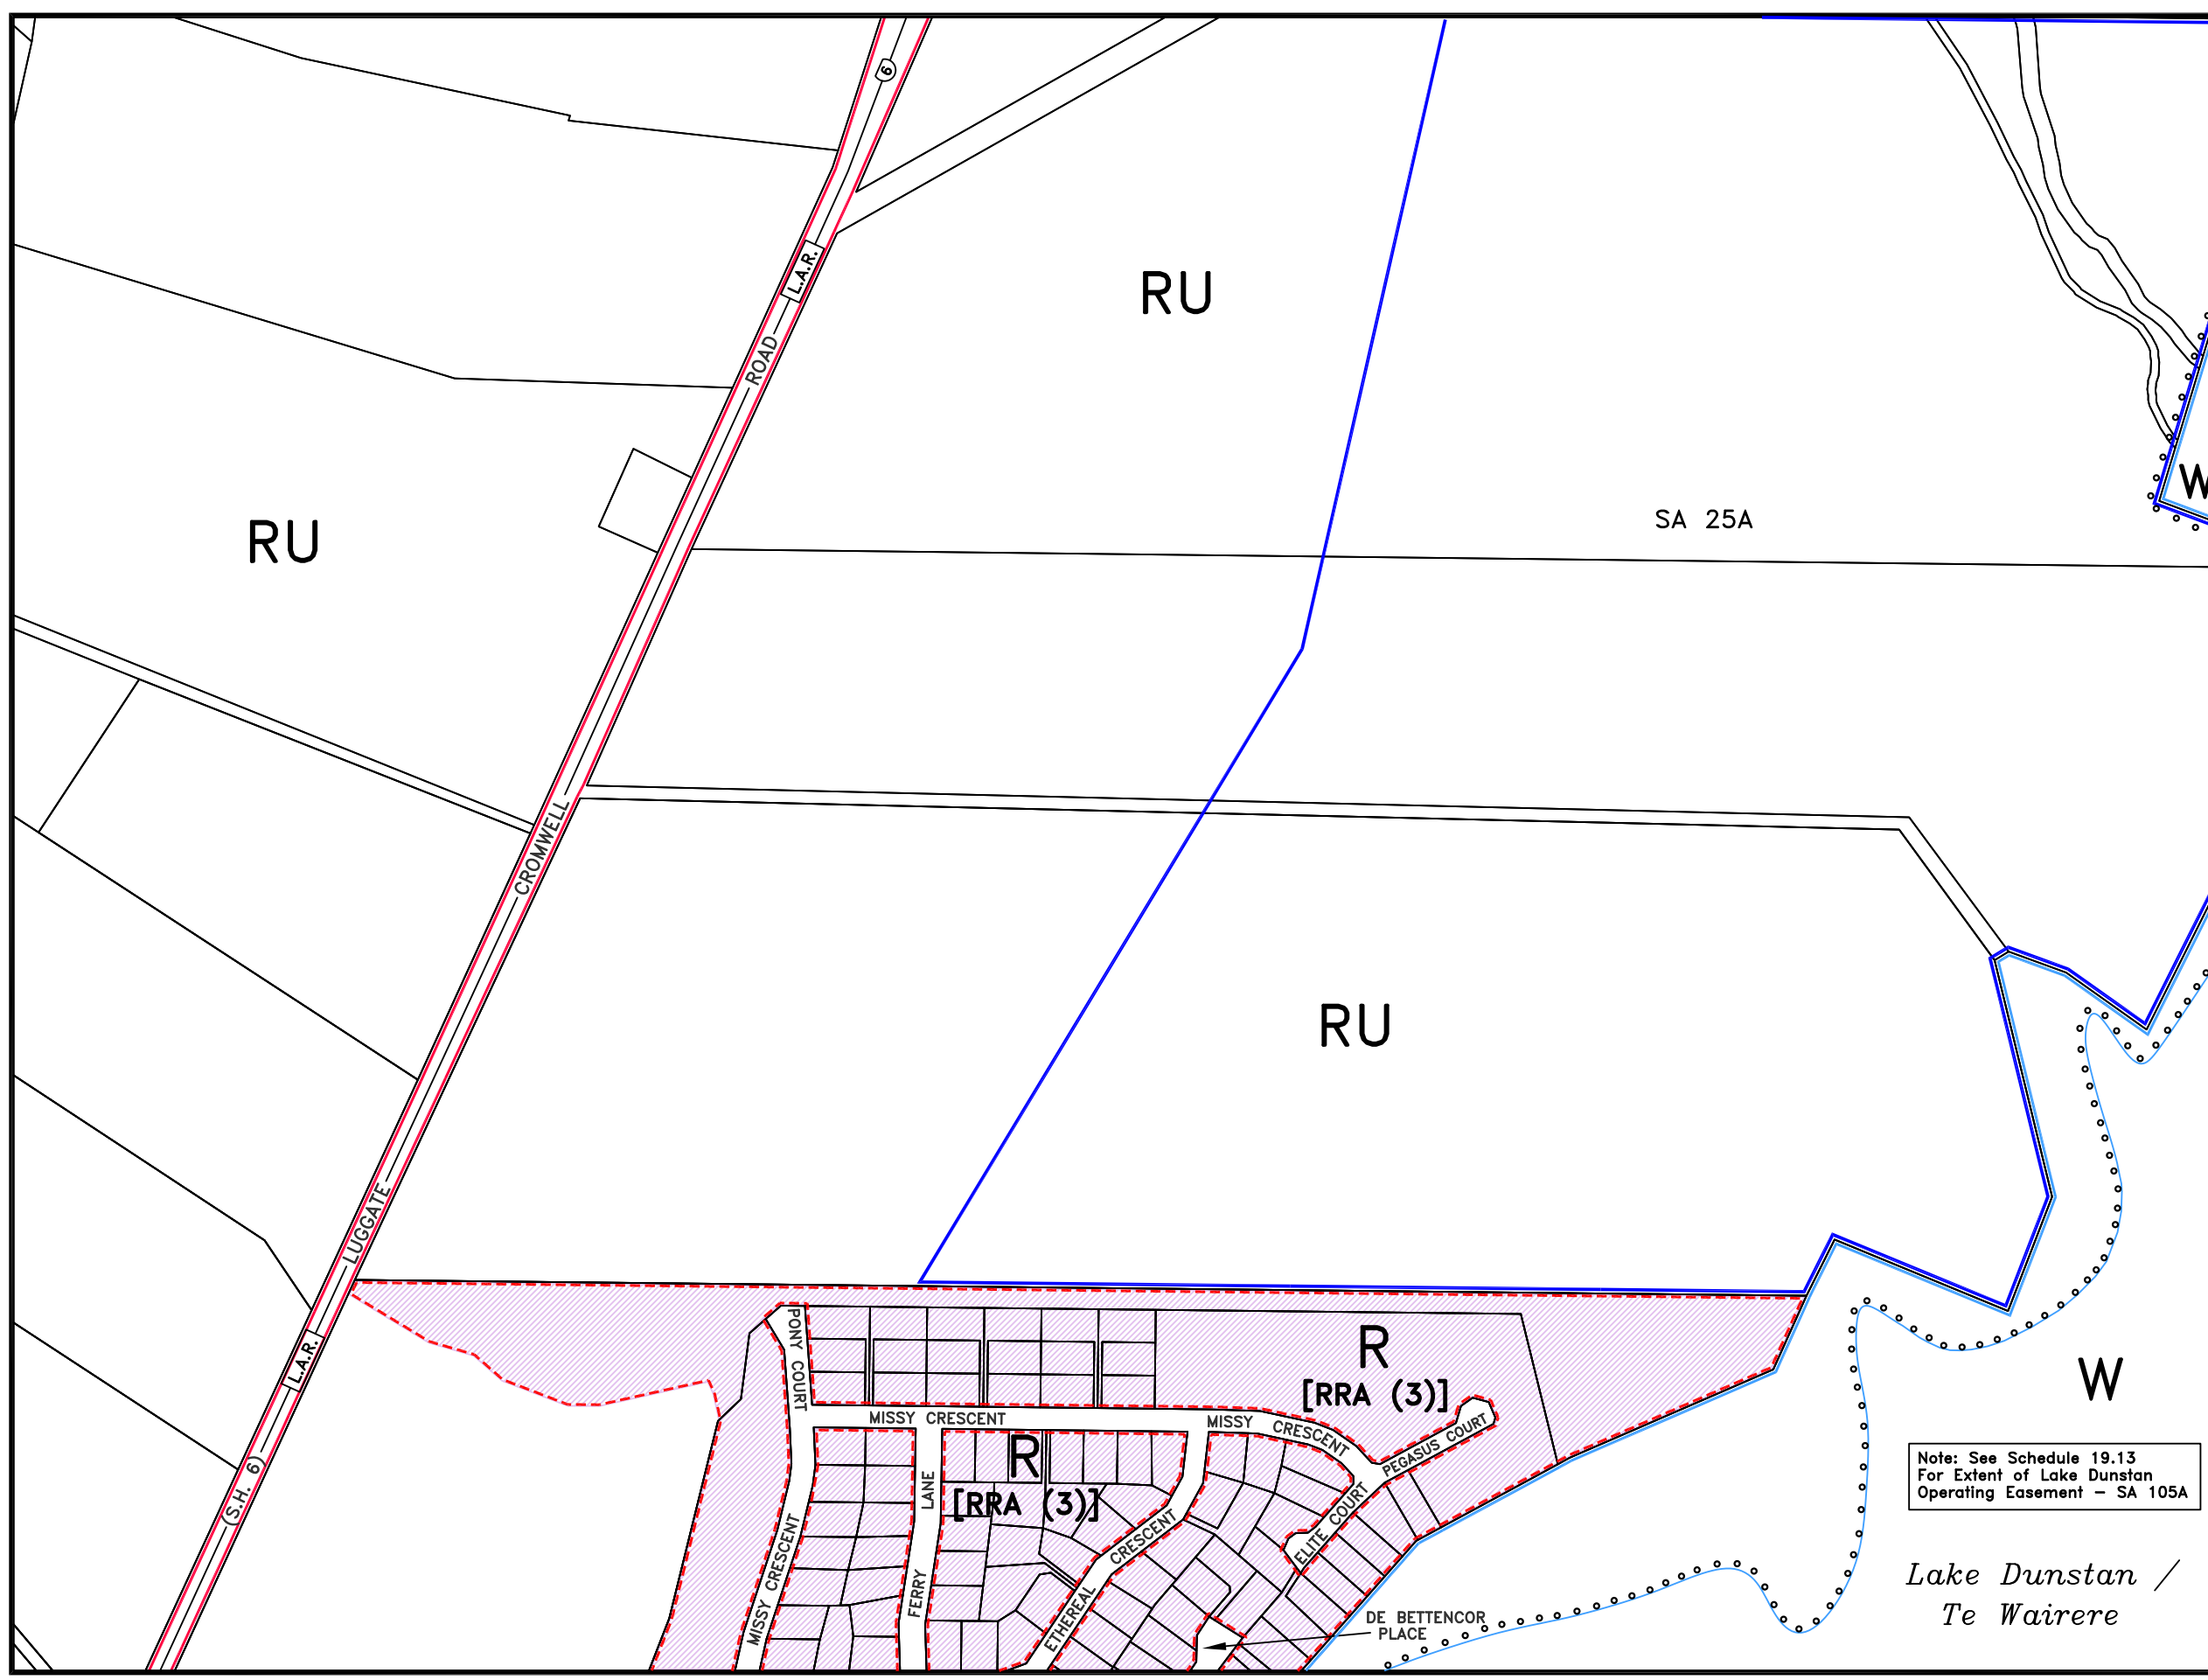

LOCATION	ADJOINING MAPS
	48 28 48
CENTRAL OTAGO DISTRICT	52 29 52

Scale 1: 5000
(at A3)

See LEGEND for key to map notations

Publicly Notified : 18 July 1998
Amended by Decisions : 1 July 2000
Operative Date : 1 April 2008

CENTRAL OTAGO DISTRICT PLAN

MAP 28

PISA MOORINGS
1 of 2

Note: See Schedule 19.13
For Extent of Lake Dunstan
Operating Easement - SA 105A

Lake Dunstan /
Te Wairere