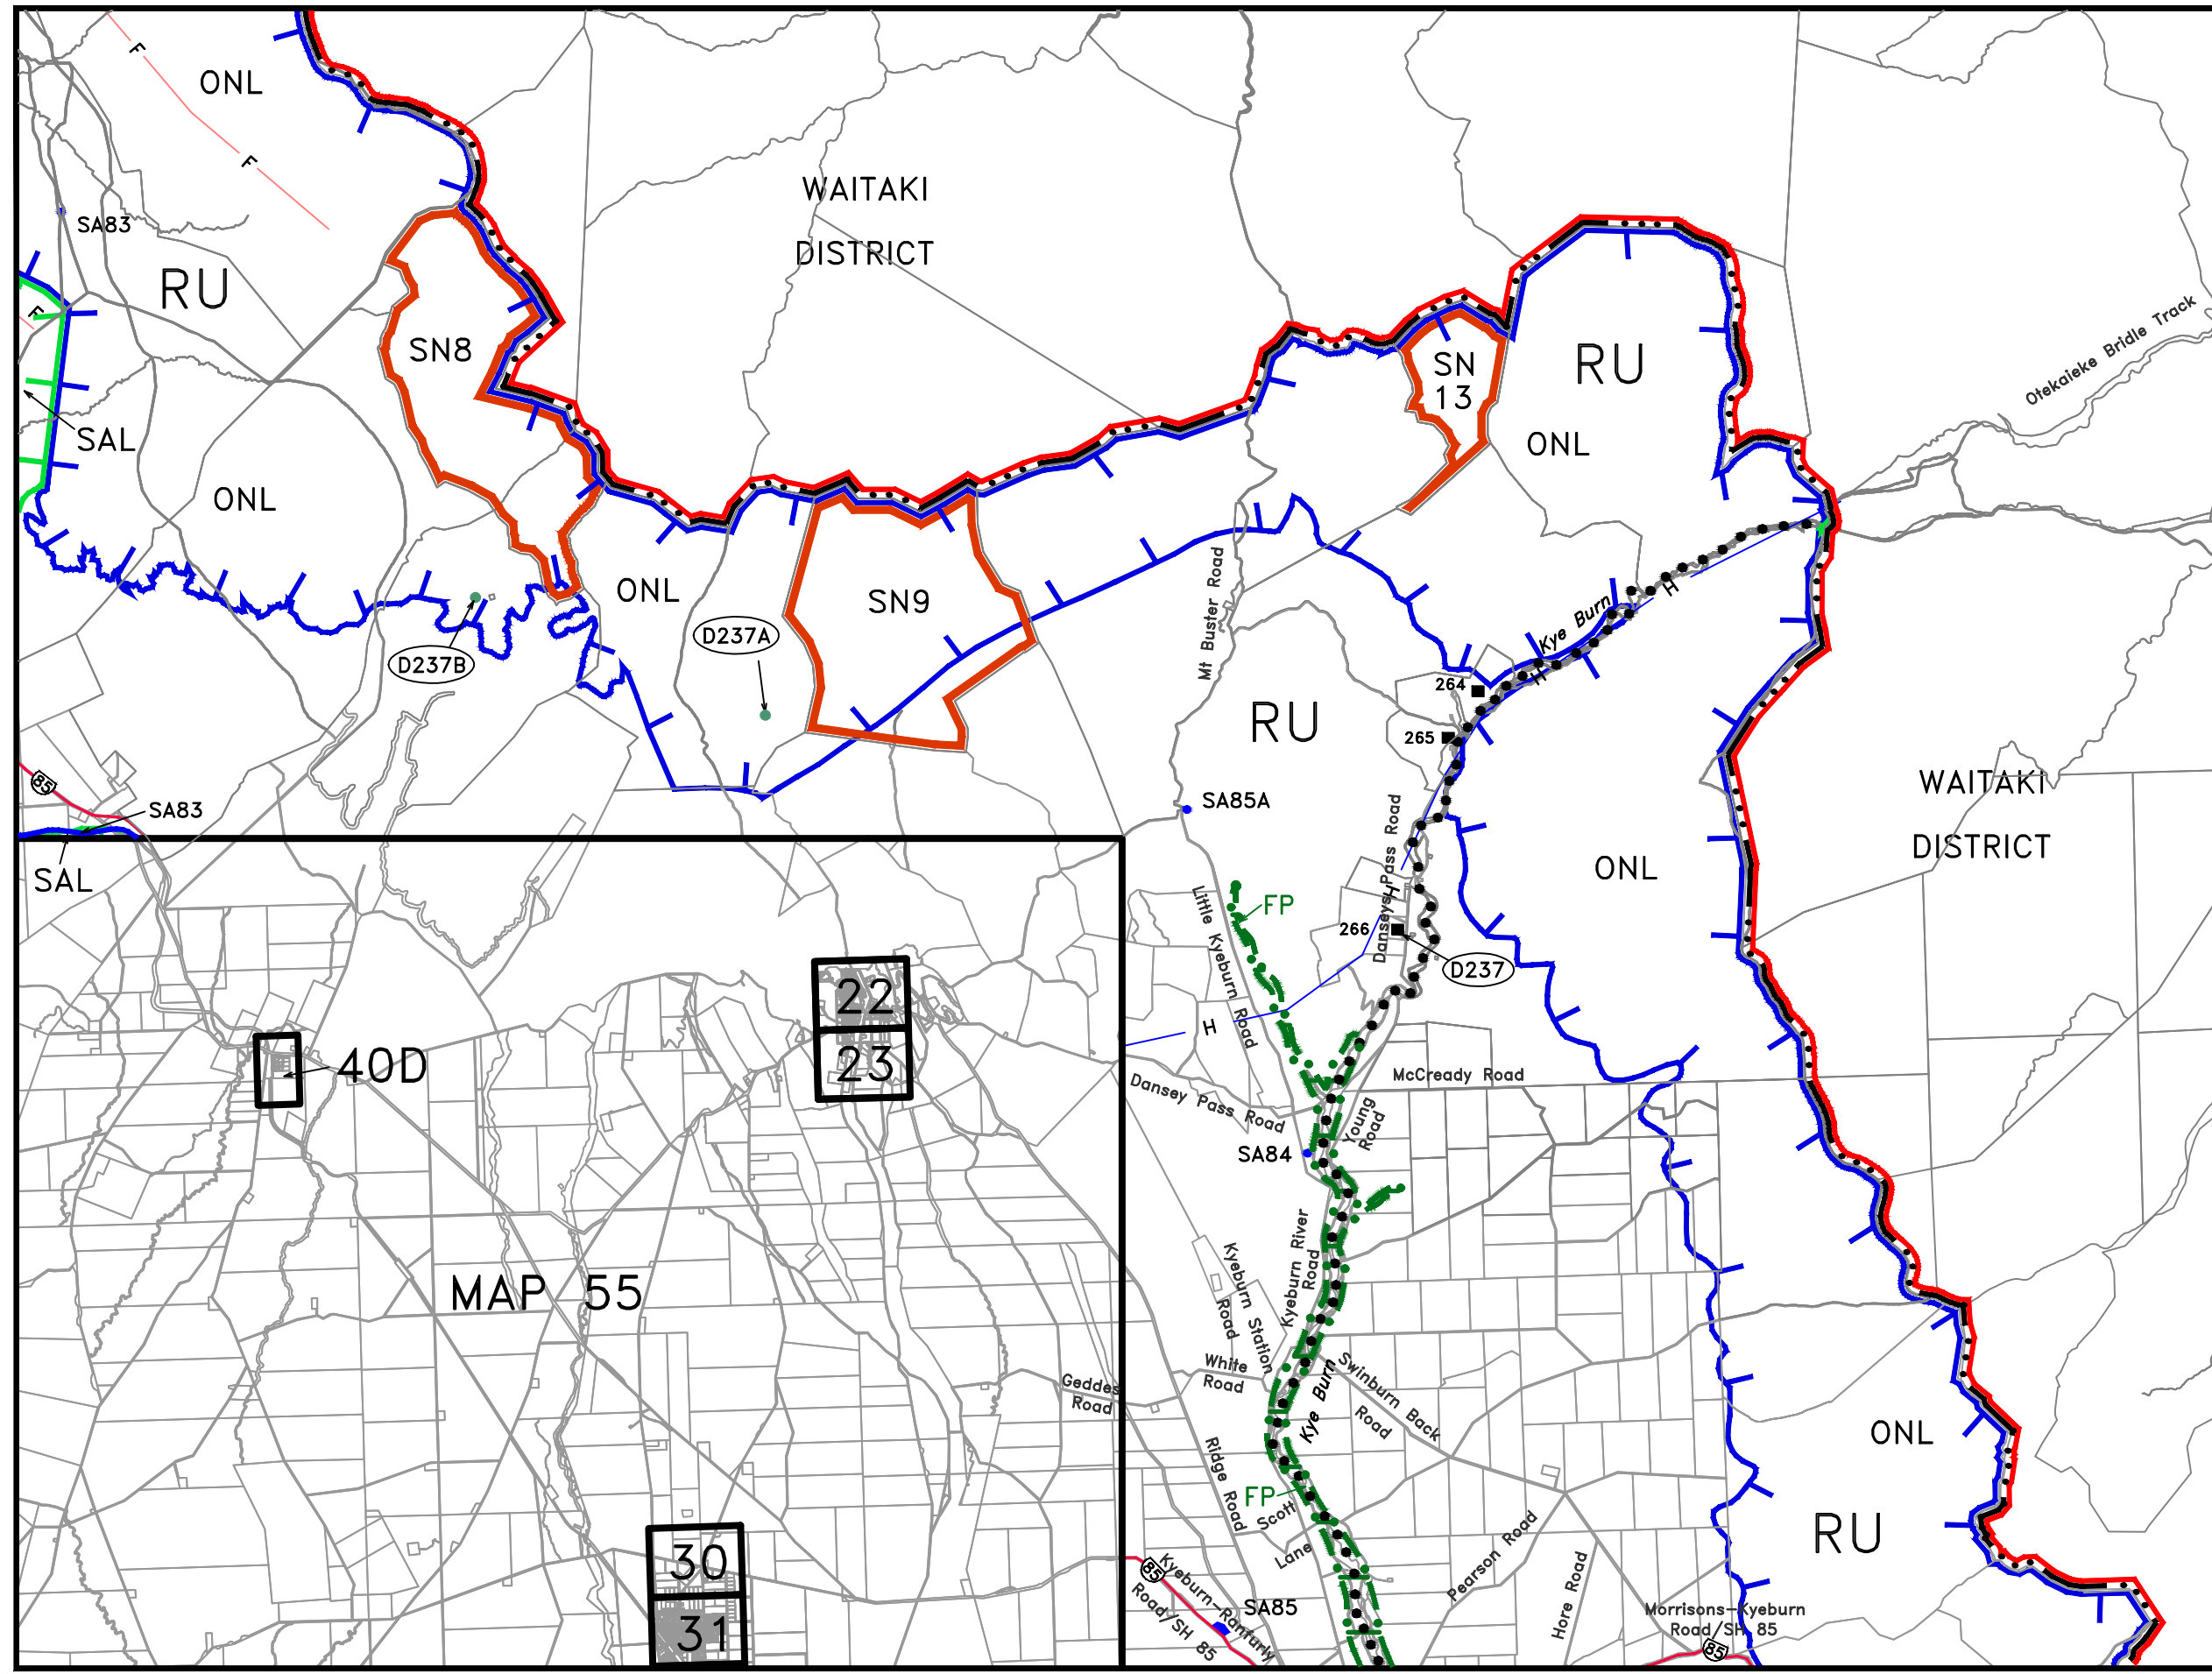

LOCATION	ADJOINING MAPS
	66
CENTRAL OTAGO DISTRICT	50 67
	54 55
	59 60

Scale 1:120,000  
( at A3 )

Northpoint Vertical

See LEGEND for key to map notations

Amended: 15 July 2013

Publicly Notified : 18 July 1998  
Amended by Decisions : 1 July 2000  
Operative Date : 1 April 2008

CENTRAL OTAGO DISTRICT PLAN

# MAP 67

40D

22  
23

MAP 55

30  
31