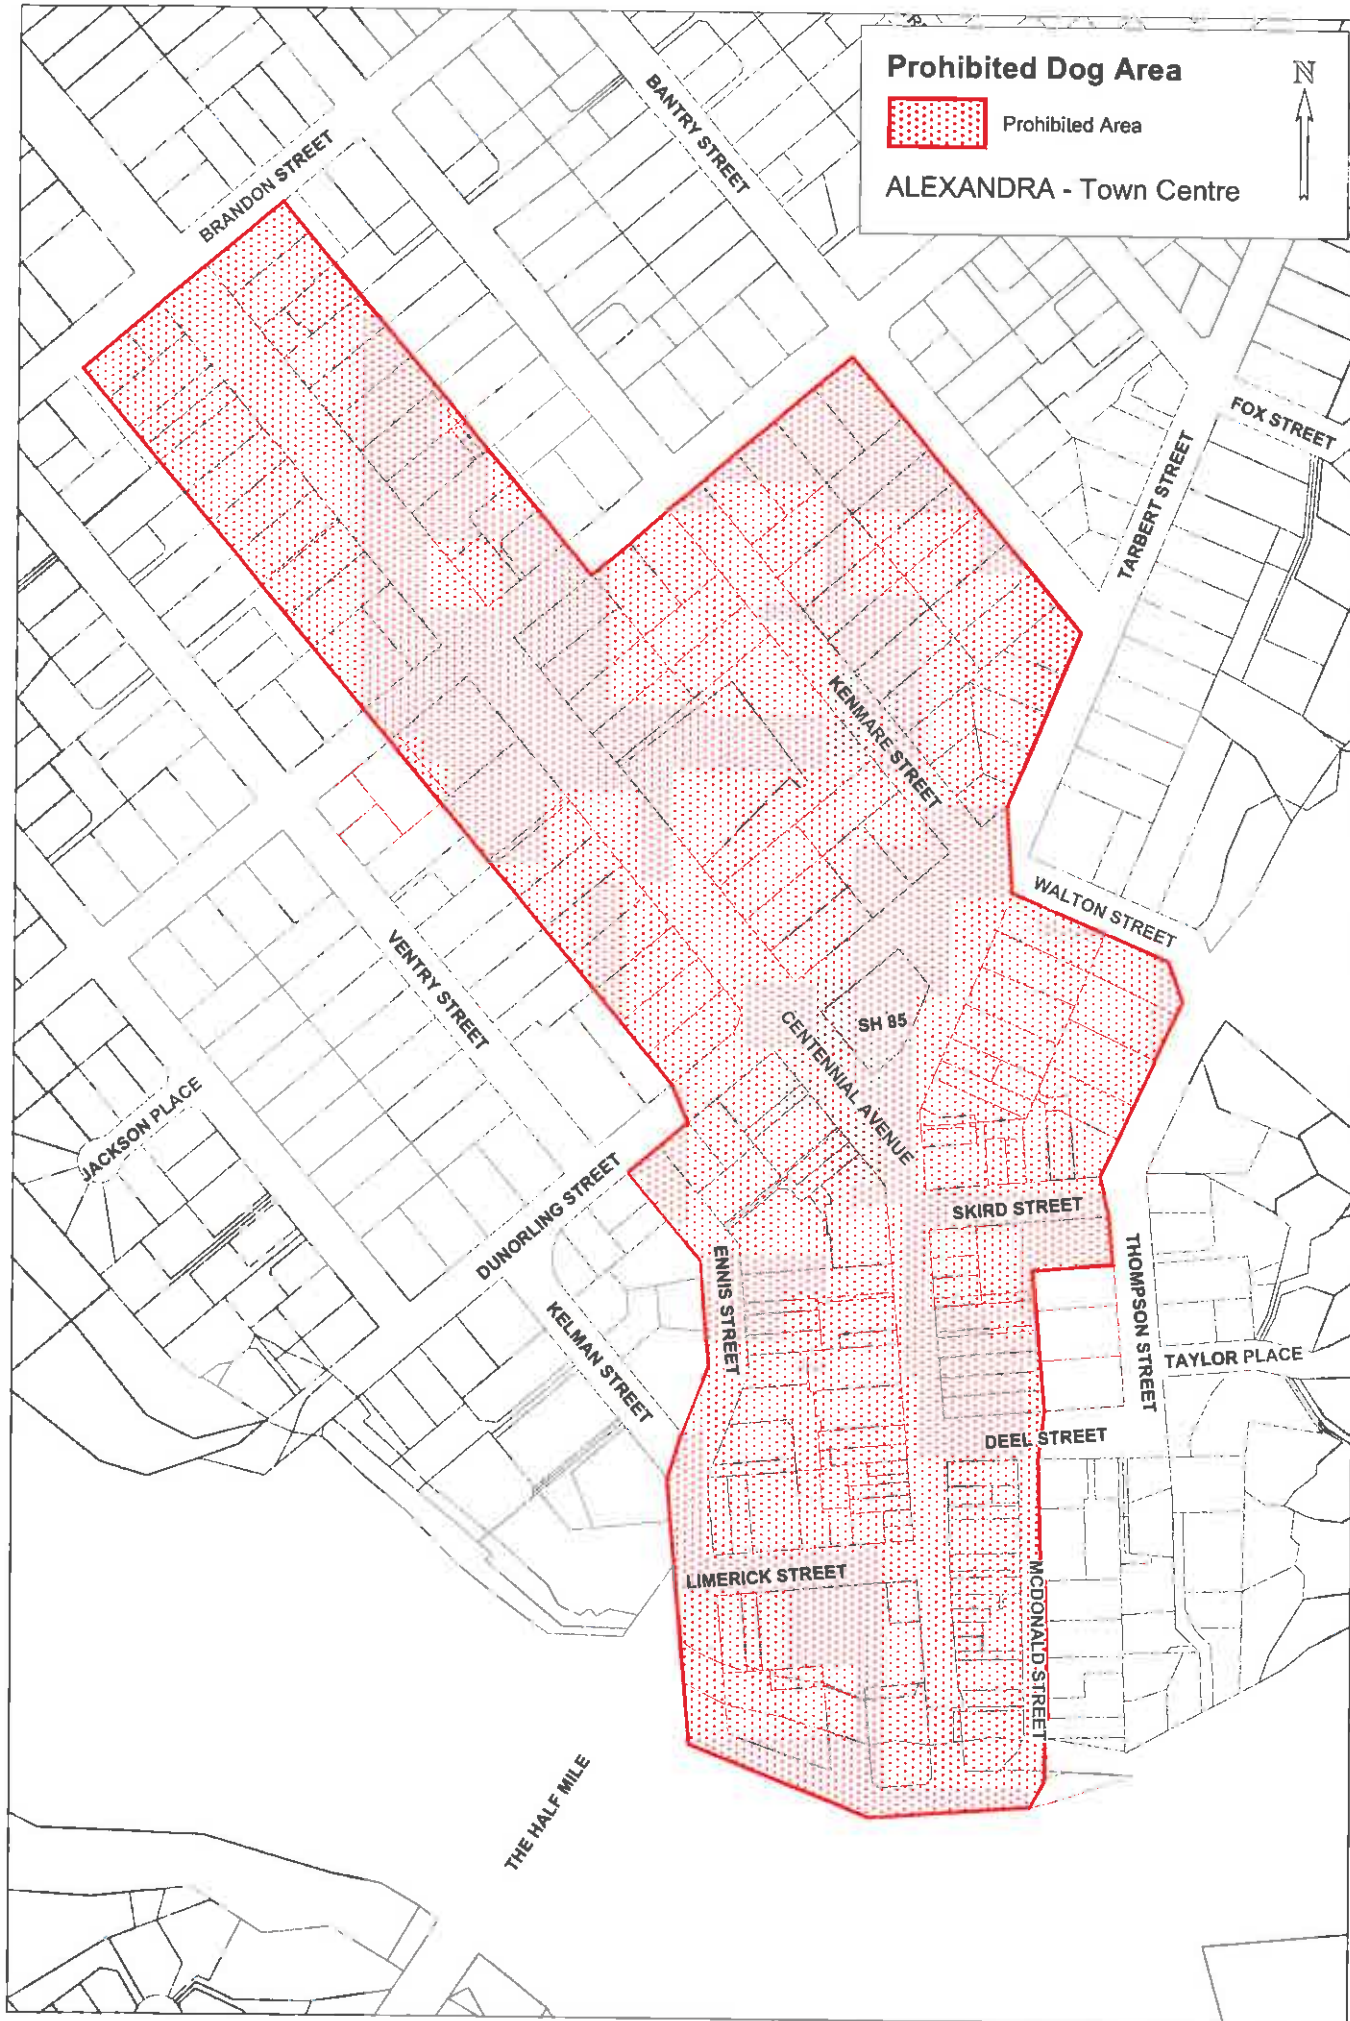

# Prohibited Dog Area

 Prohibited Area

ALEXANDRA - Town Centre

BRANDON STREET

BANTRY STREET

FOX STREET

TARBERT STREET

KENMARE STREET

WALTON STREET

VENTRY STREET

CENTENNIAL AVENUE

SH 85

JACKSON PLACE

DUNORLING STREET

SKIRD STREET

KELMAN STREET

ENNIS STREET

THOMPSON STREET

TAYLOR PLACE

DEEL STREET

LIMERICK STREET

MCDONALD STREET

THE HALF MILE

**Prohibited Dog Area**

Prohibited Area

**CROMWELL - Town Centre**

SH 8B

MURRAY TERRACE

THE MALL

LODE LANE

WAENGA DRIVE

ORCHARD PLACE